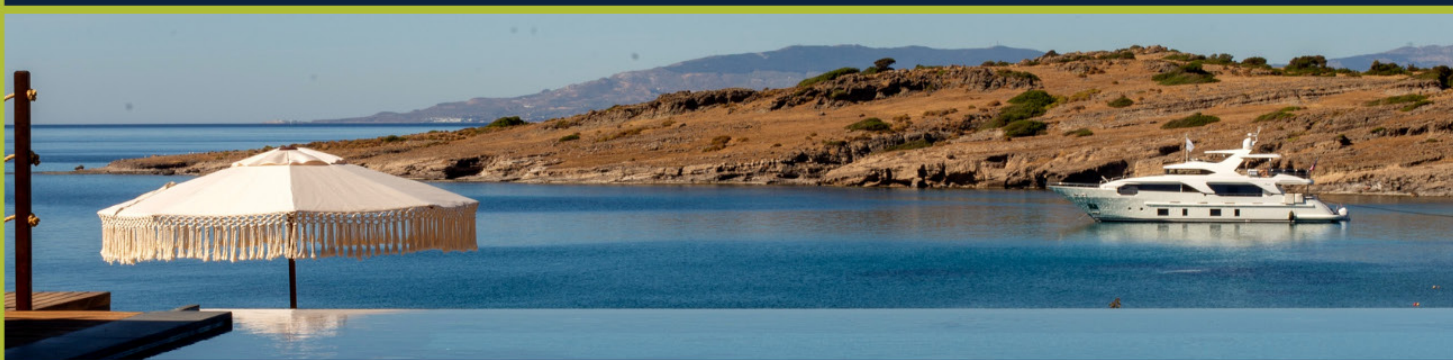

A range of activities can be found on METT Bodrum's stunning private beach (also recognised as the Blue Flag Beach), grounds an surrounding area.

REGNUM GOLF
CLUB

TENNIS

DIVING

HORSE
RIDING

KARNAS
VINEYARDS